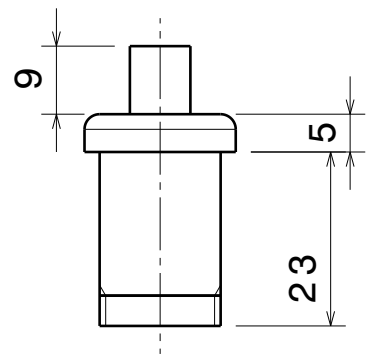

3

2

2

Acier brute
Chanfrein 2mm

Vue iso

DESIGNED BY:
Damien
DATE:
Date

CHECKED BY:
Nom Prénom
DATE:
Date

SIZE
A4

SCALE
1:1

WEIGHT (kg)
Poids

Nom pièce ou produit

Référence

I	-
H	-
G	-
F	-
E	-
D	-
C	-
B	-
A	Date

1

1

This drawing is our property; it can't be reproduced or communicated without our written agreement.