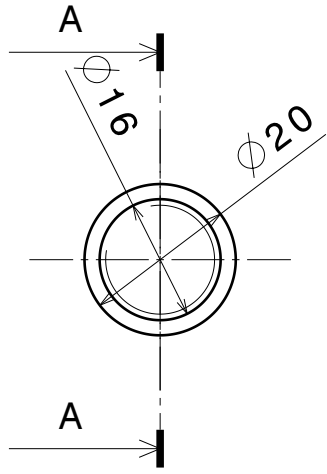

D

C

B

A

4

4

A-A

3

3