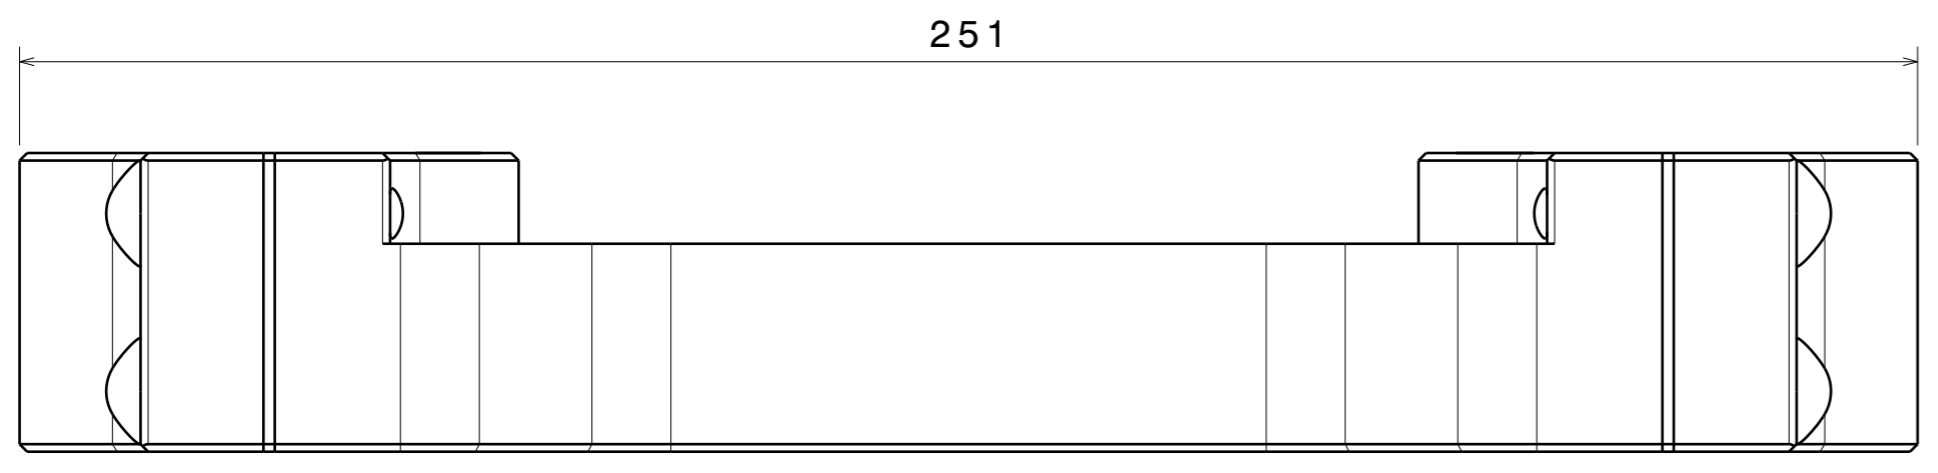

H G F E D C B A

4

4

Vue de face

Vue de gauche

3

3

Vue de dessus

2

2

1

1

DESIGNED BY: BCM	<h1>Té inferieur</h1>		I	-
DATE: 28/09/2021			H	-
CHECKED BY: XXX			G	-
DATE: XXX			F	-
SIZE: A3			E	-
SCALE: 1:1	WEIGHT (kg): XXX	DRAWING NUMBER: XXX	D	-
			C	-
			B	-
			A	-

This drawing is our property; it can't be reproduced or communicated without our written agreement.