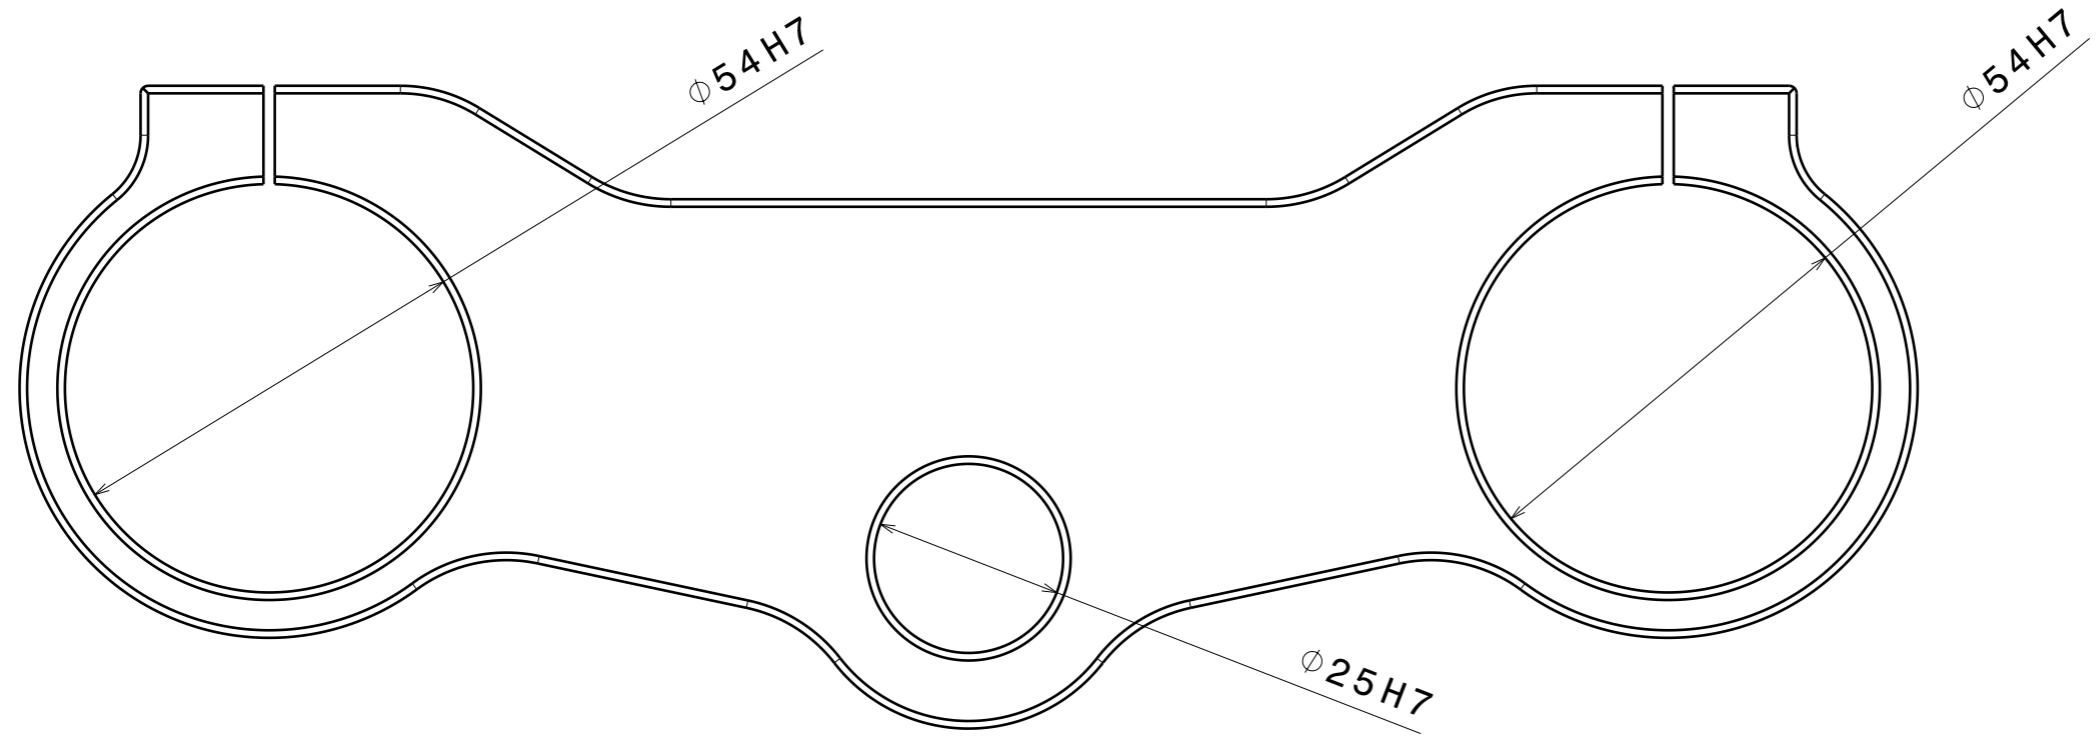

H G F E D C B A

4

4

Vue de face

Vue de gauche

3

3

Vue de dessus

2

2

1

1

DESIGNED BY: BCM	<h1>Té inferieur</h1>		I	-
DATE: 28/09/2021			H	-
CHECKED BY: XXX			G	-
DATE: XXX			F	-
SIZE: A3			E	-
SCALE: 1:1	WEIGHT (kg): XXX	DRAWING NUMBER: XXX	D	-
			C	-
			B	-
			A	-

This drawing is our property; it can't be reproduced or communicated without our written agreement.