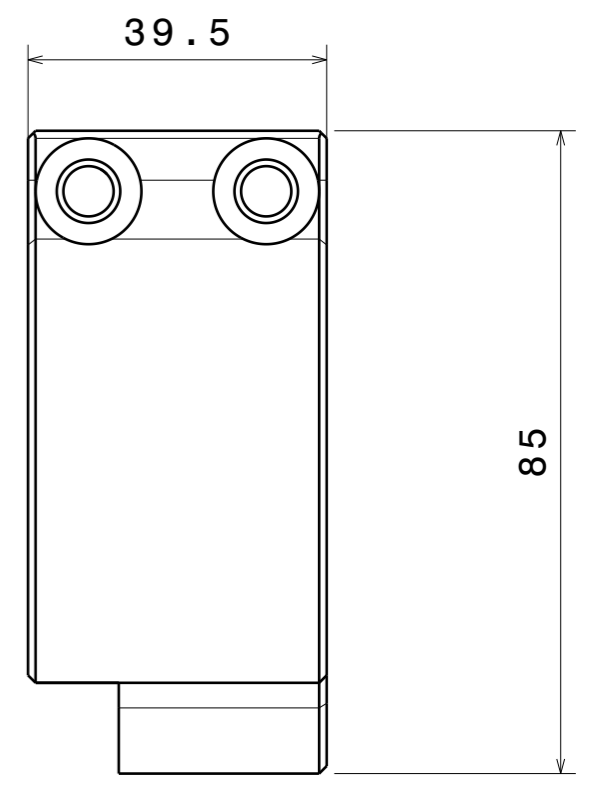

H G F E D C B A

4

4

Vue de face

Vue de gauche

3

3

Vue de dessus

2

2

1

1

DESIGNED BY: BCM	<h1>Té inferieur</h1>		I	-
DATE: 28/09/2021			H	-
CHECKED BY: XXX			G	-
DATE: XXX			F	-
SIZE: A3			E	-
SCALE: 1:1	WEIGHT (kg): XXX	DRAWING NUMBER: XXX	D	-
			C	-
			B	-
			A	-

This drawing is our property; it can't be reproduced or communicated without our written agreement.