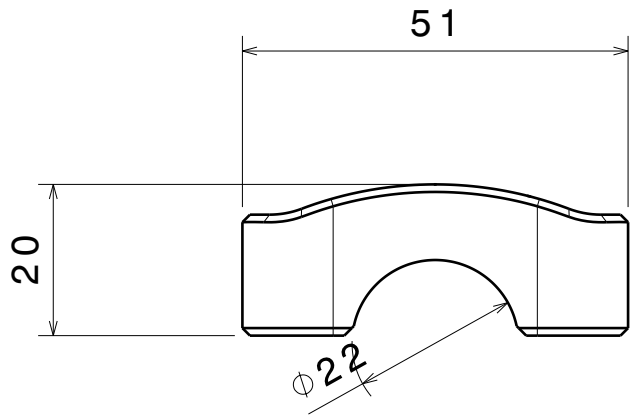

D

C

B

A

Vue de face

Vue de gauche

Coupe A-A

DESIGNED BY: Albin	
DATE: 25/10/2021	
CHECKED BY: XXX	
DATE: XXX	
SIZE A4	
SCALE 1:1	WEIGHT (kg) XXX