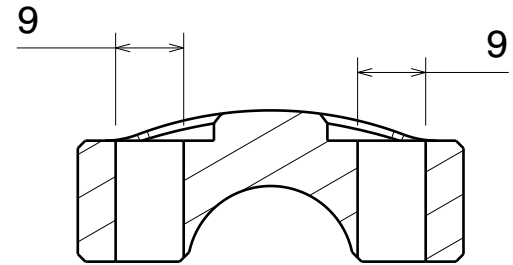

D

C

B

A

Vue de face

Vue de gauche

Coupe A-A

DESIGNED BY: Albin	
DATE: 25/10/2021	
CHECKED BY: XXX	
DATE: XXX	
SIZE A4	
SCALE 1:1	WEIGHT (kg) XXX