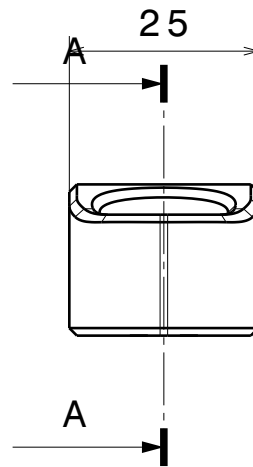

D

C

B

A

Vue de face

Vue de gauche

Coupe A-A

DESIGNED BY: Albin	
DATE: 25/10/2021	
CHECKED BY: XXX	
DATE: XXX	
SIZE A4	
SCALE 1:1	WEIGHT (kg) XXX

Pontet 2 Bresson	
SHEET 1 / 1	

I	-
H	-
G	-
F	-
E	-
D	-
C	-
B	-
A	-

This drawing is our property; it can't be reproduced or communicated without our written agreement.

D

A

4

4

3