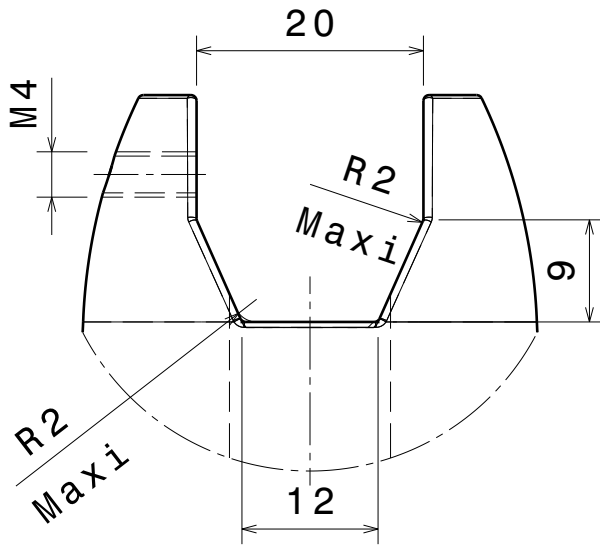

Vue de face  
Echelle : 1:1

Vue de gauche  
Echelle : 1:1

Aucune arrêtes vives : chanfrein 0.05 x 45°

Détail A  
Echelle : 3:2

This drawing is our property. It can't be reproduced or communicated without our written agreement.		<b>DASSAULT SYSTEMES</b>			
DRAWN BY <b>JUB</b>		DATE 16.07.2020		DRAWING TITLE <b>Singlez</b>	
CHECKED BY <b>JUB</b>		DATE 16.07.2020		SIZE <b>A4</b>	REV <b>0</b>
DESIGNED BY <b>JUB</b>		DATE 16.01.2020		SCALE 1:1	WEIGHT(kg) 0.04
				SHEET 1/1	