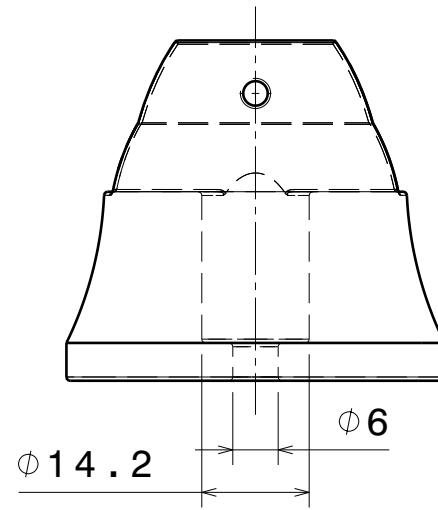

Vue de face  
Echelle : 1:1

Vue de gauche  
Echelle : 1:1

Aucune arrêtes vives : chanfrein 0.05 x 45°

Détail A  
Echelle : 3:2

This drawing is our property. It can't be reproduced or communicated without our written agreement.		<b>DASSAULT SYSTEMES</b>			
DRAWN BY <b>JUB</b>		DATE 16.07.2020		DRAWING TITLE <b>Singlez</b>	
CHECKED BY <b>JUB</b>		DATE 16.07.2020		SIZE <b>A4</b>	REV <b>0</b>
DESIGNED BY <b>JUB</b>		DATE 16.01.2020		SCALE 1:1	WEIGHT(kg) 0.04
				SHEET 1/1	