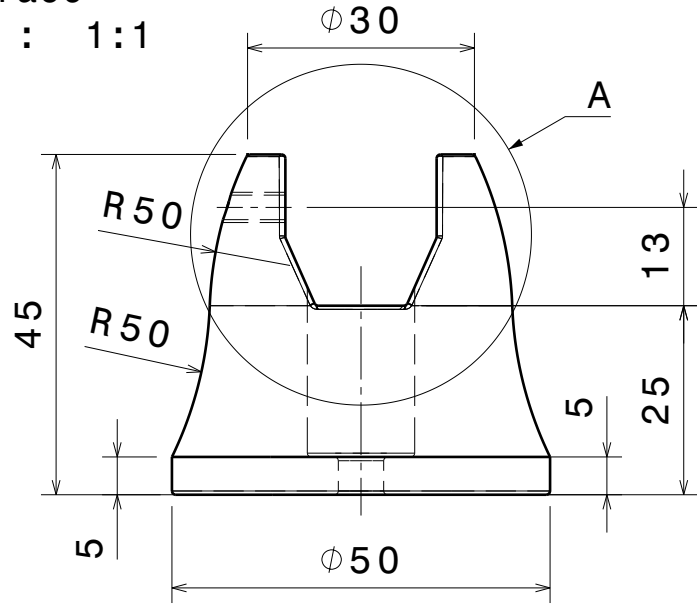

Vue de face  
Echelle : 1:1

Vue de gauche  
Echelle : 1:1

Aucune arrêtes vives : chanfrein 0.05 x 45°

Détail A  
Echelle : 3:2

This drawing is our property. It can't be reproduced or communicated without our written agreement.		<b>DASSAULT SYSTEMES</b>			
DRAWN BY <b>JUB</b>		DATE 16.07.2020		DRAWING TITLE <b>Singlez</b>	
CHECKED BY <b>JUB</b>		DATE 16.07.2020		SIZE <b>A4</b>	REV <b>0</b>
DESIGNED BY <b>JUB</b>		DATE 16.01.2020		SCALE 1:1	WEIGHT(kg) 0.04
				SHEET 1/1	