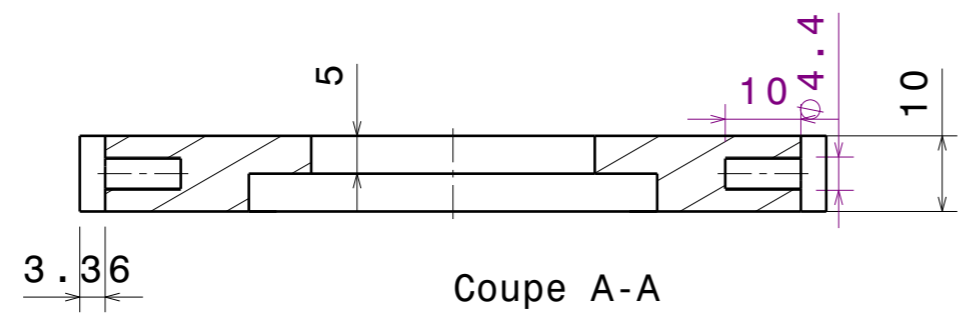

H G F E D C B A

4

4

Vue de face
Echelle : 1:1

Vue de gauche
Echelle : 1:1

Coupe A-A
Echelle : 1:1

This drawing is our property. It can't be reproduced or communicated without our written agreement.		AEROIPSA			
		Bague reprise de poussée			
DRAWN BY jouen	DATE 14/05/2024	SIZE A3	DRAWING NUMBER Reprise_pussee		REV X
CHECKED BY XXX	DATE xxx	SCALE 1:1	WEIGHT (kg) 0,06	SHEET 1/1	
DESIGNED BY XXX	DATE xxx				