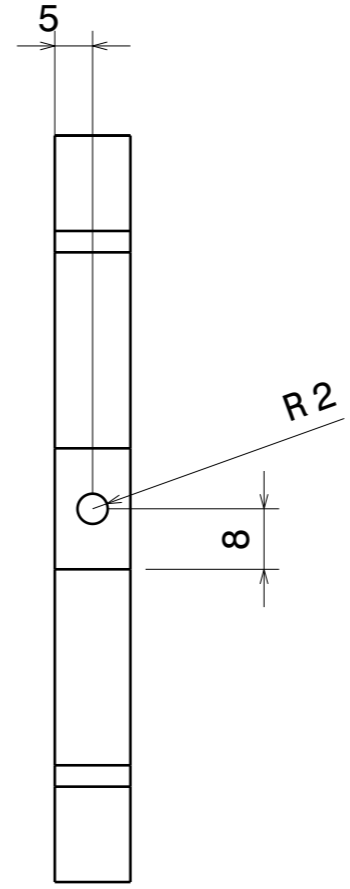

H G F E D C B A

4

4

Vue de face
Echelle : 1:1

Vue de gauche
Echelle : 1:1

Coupe A-A
Echelle : 1:1

This drawing is our property. It can't be reproduced or communicated without our written agreement.		AEROIPSA			
		Bague reprise de poussée			
DRAWN BY jouen	DATE 14/05/2024	SIZE A3	DRAWING NUMBER Reprise_pussee		REV X
CHECKED BY XXX	DATE xxx	SCALE 1:1	WEIGHT (kg) 0,06	SHEET 1/1	
DESIGNED BY XXX	DATE xxx				

2

2

1

1

H G F E D C B A