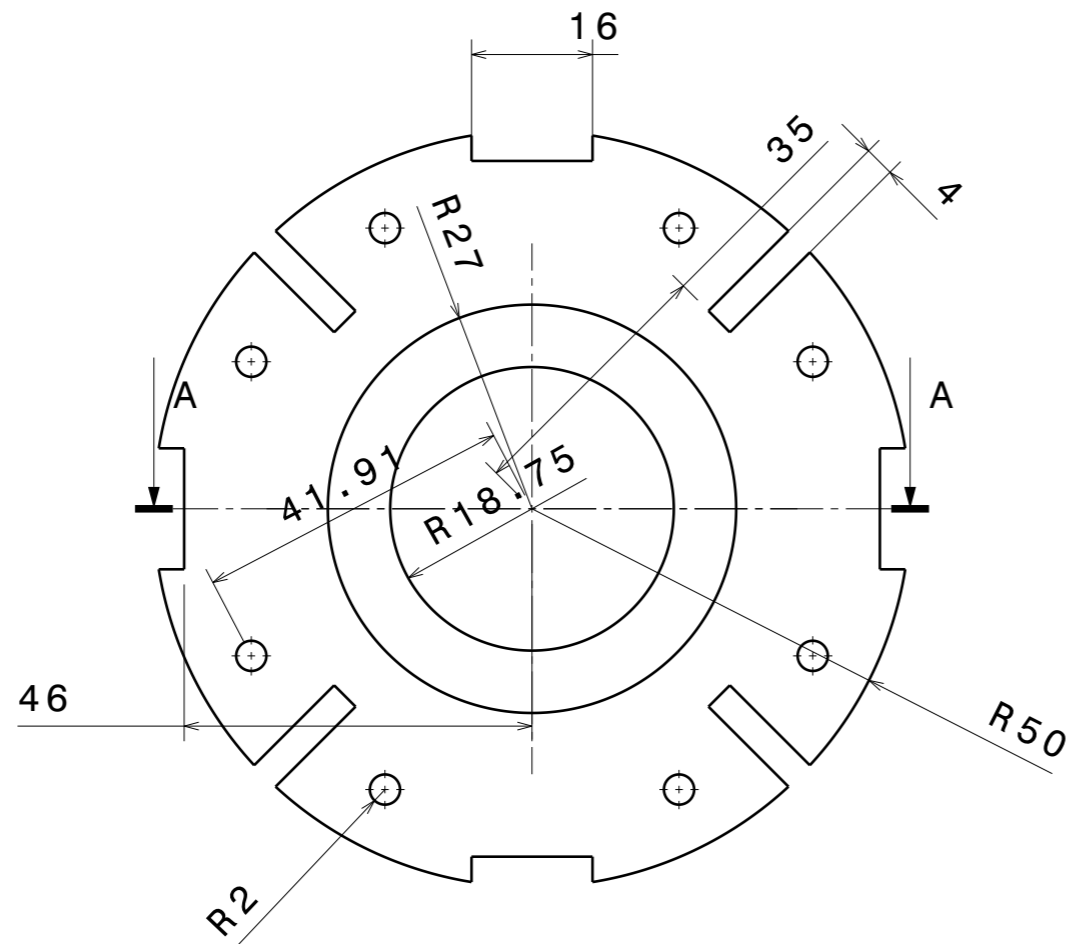

H G F E D C B A

4

4

Vue de face
Echelle : 1:1

Vue de gauche
Echelle : 1:1

Coupe A-A
Echelle : 1:1

This drawing is our property. It can't be reproduced or communicated without our written agreement.		AEROIPSA			
		Bague reprise de poussée			
DRAWN BY jouen	DATE 14/05/2024	SIZE A3	DRAWING NUMBER Reprise_pussee		REV X
CHECKED BY XXX	DATE xxx	SCALE 1:1	WEIGHT (kg) 0,06	SHEET 1/1	
DESIGNED BY XXX	DATE xxx				