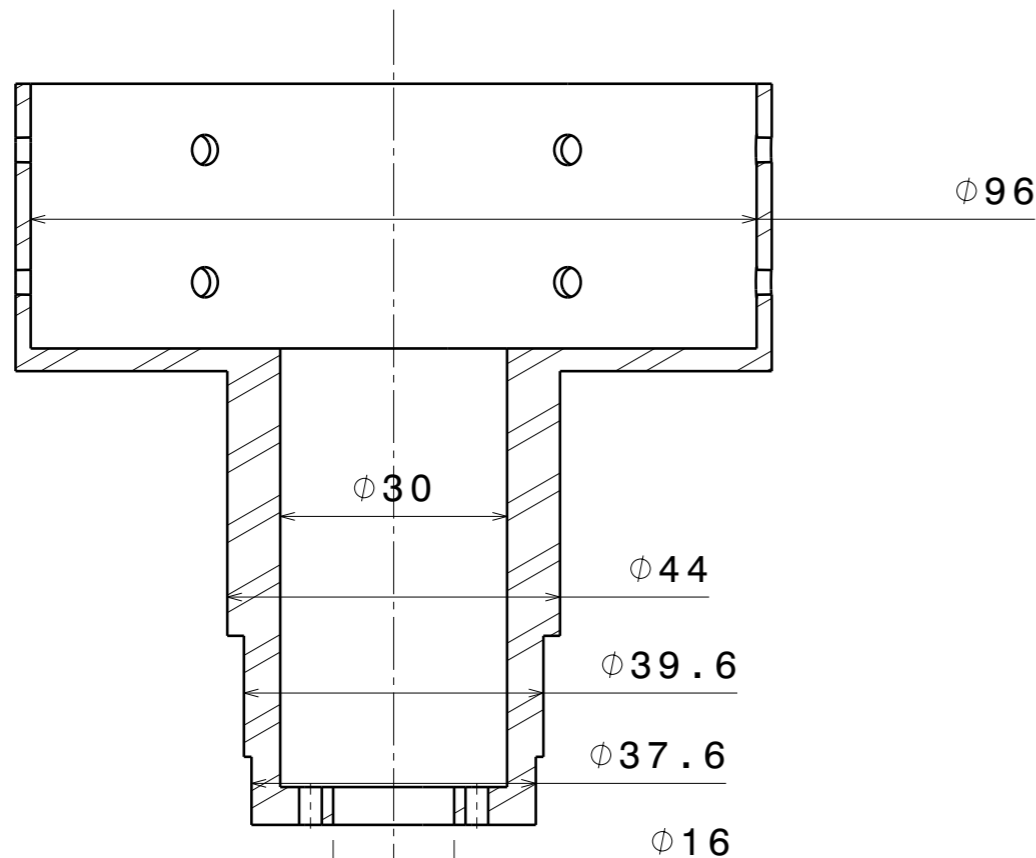

Vue de face
Echelle : 1:1

Vue de gauche
Echelle : 1:1

Coupe A-A
Echelle : 1:1

This drawing is our property. It can't be reproduced or communicated without our written agreement.		AEROIPSA			
		Arbre turbine male			
DRAWN BY jouen	DATE 14/05/2024	SIZE A3	DRAWING NUMBER 1		REV X
CHECKED BY XXX	DATE xxx	SCALE 1:1	WEIGHT (kg) 0,23	SHEET 1/1	
DESIGNED BY XXX	DATE xxx				