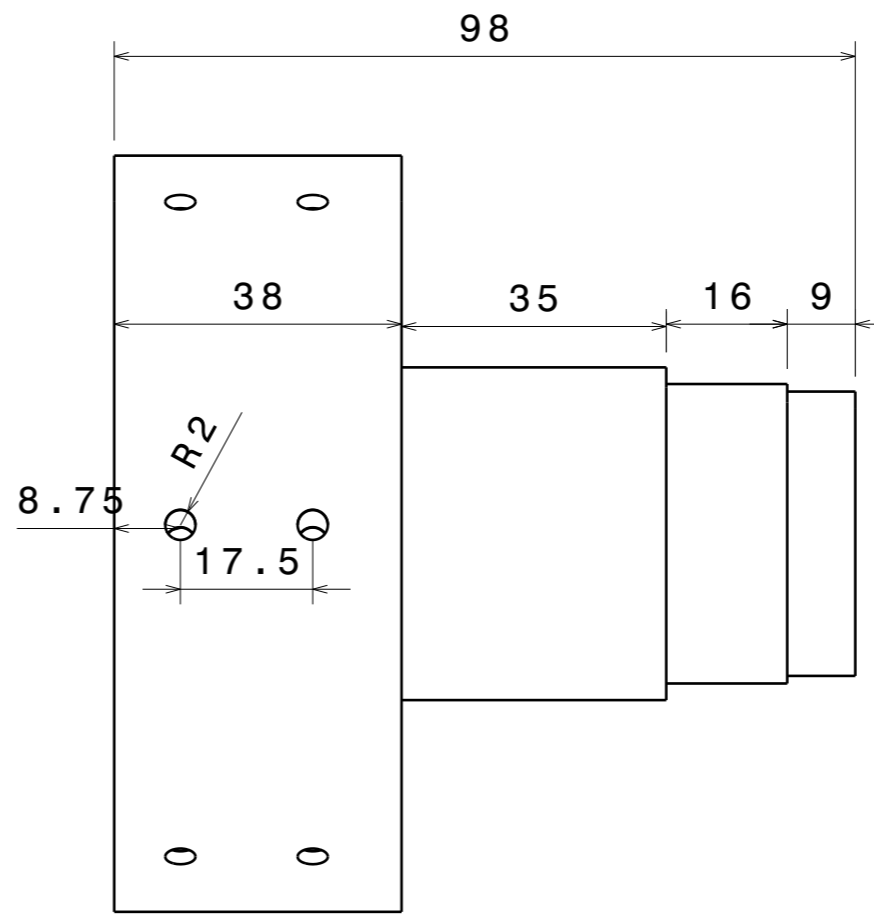

Vue de face
Echelle : 1:1

Vue de gauche
Echelle : 1:1

Coupe A-A
Echelle : 1:1

This drawing is our property. It can't be reproduced or communicated without our written agreement.		AEROIPSA			
		Arbre turbine male			
DRAWN BY jouen	DATE 14/05/2024	SIZE A3	DRAWING NUMBER 1		REV X
CHECKED BY XXX	DATE xxx	SCALE 1:1	WEIGHT (kg) 0,23	SHEET 1/1	
DESIGNED BY XXX	DATE xxx				