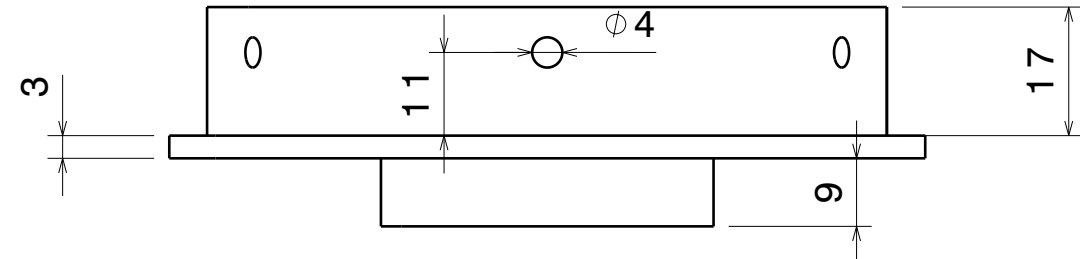

H G F E D C B A

Vue de dessous  
Echelle : 1:1

Coupe A-A  
Echelle : 1:1

Détail B  
Echelle : 2:1

Vue de face  
Echelle : 1:1

Vue de dessus  
Echelle : 1:1

This drawing is our property. It can't be reproduced or communicated without our written agreement.		<b>AEROIPSA</b>			
		Arbre femelle			
DRAWN BY <b>jouen</b>	DATE 14/05/2024	SIZE <b>A3</b>	DRAWING NUMBER <b>2</b>	REV <b>X</b>	
CHECKED BY <b>XXX</b>	DATE xxx	SCALE 1:1	WEIGHT (kg) 0,08	SHEET 1/1	
DESIGNED BY <b>XXX</b>	DATE xxx				