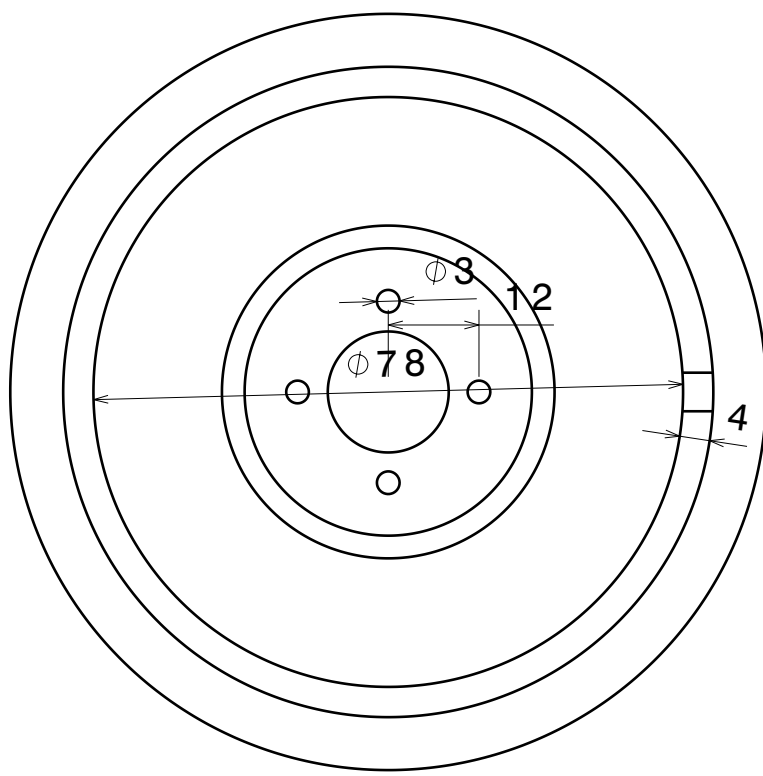

H G F E D C B A

Vue de dessous  
Echelle : 1:1

Coupe A-A  
Echelle : 1:1

Détail B  
Echelle : 2:1

Vue de face  
Echelle : 1:1

Vue de dessus  
Echelle : 1:1

This drawing is our property. It can't be reproduced or communicated without our written agreement.		<b>AEROIPSA</b>			
		Arbre femelle			
DRAWN BY <b>jouen</b>	DATE 14/05/2024	SIZE <b>A3</b>	DRAWING NUMBER <b>2</b>	REV <b>X</b>	
CHECKED BY <b>XXX</b>	DATE xxx	SCALE 1:1	WEIGHT (kg) 0,08	SHEET 1/1	
DESIGNED BY <b>XXX</b>	DATE xxx				