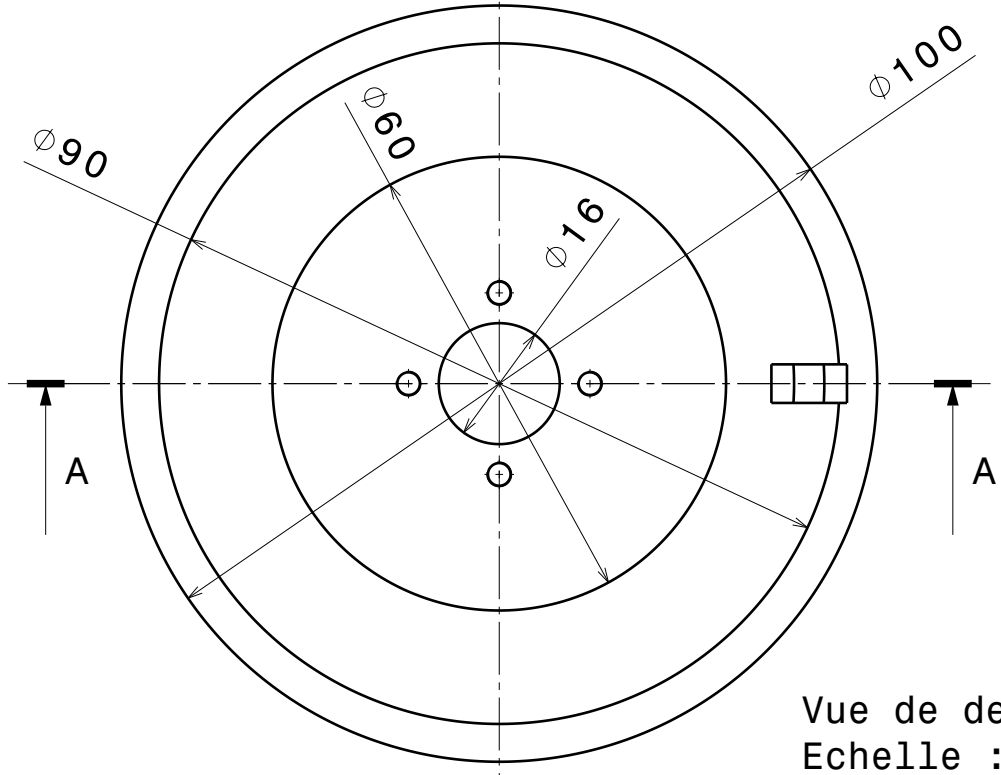

H G F E D C B A

Vue de dessous  
Echelle : 1:1

Coupe A-A  
Echelle : 1:1

Détail B  
Echelle : 2:1

Vue de face  
Echelle : 1:1

Vue de dessus  
Echelle : 1:1

This drawing is our property. It can't be reproduced or communicated without our written agreement.		<b>AEROIPSA</b>			
		Arbre femelle			
DRAWN BY <b>jouen</b>	DATE 14/05/2024	SIZE <b>A3</b>	DRAWING NUMBER <b>2</b>	REV <b>X</b>	
CHECKED BY <b>XXX</b>	DATE xxx	SCALE 1:1	WEIGHT (kg) 0,08	SHEET 1/1	
DESIGNED BY <b>XXX</b>	DATE xxx				