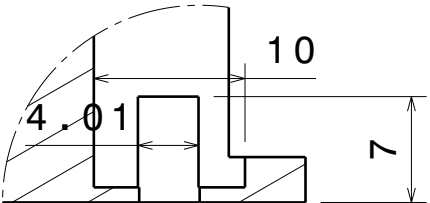

H G F E D C B A

Vue de dessous  
Echelle : 1:1

Coupe A-A  
Echelle : 1:1

Détail B  
Echelle : 2:1

Vue de face  
Echelle : 1:1

Vue de dessus  
Echelle : 1:1

This drawing is our property. It can't be reproduced or communicated without our written agreement.		<b>AEROIPSA</b>			
		Arbre femelle			
DRAWN BY <b>jouen</b>	DATE 14/05/2024	SIZE <b>A3</b>	DRAWING NUMBER <b>2</b>	REV <b>X</b>	
CHECKED BY <b>XXX</b>	DATE xxx	SCALE 1:1	WEIGHT (kg) 0,08	SHEET 1/1	
DESIGNED BY <b>XXX</b>	DATE xxx				